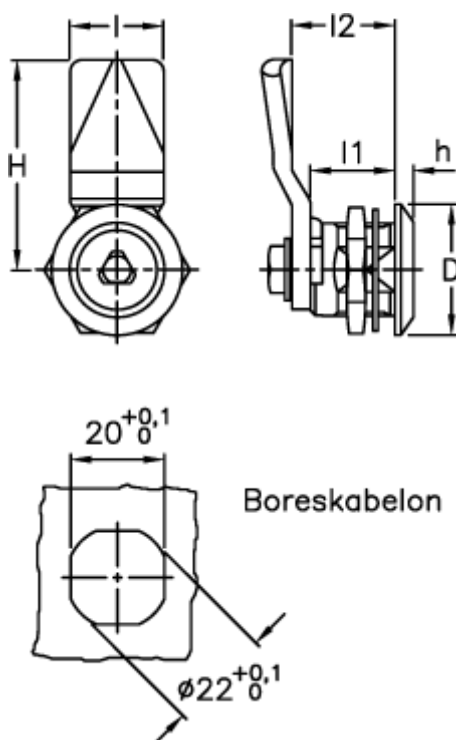

Article number: 2310421377

Description: E+G Latch w/recessed key  
CQ/T-45-24-SST

## Measures

D = 28

H = 45

h = 4

l = 20

l1 = 18

l2 = 24